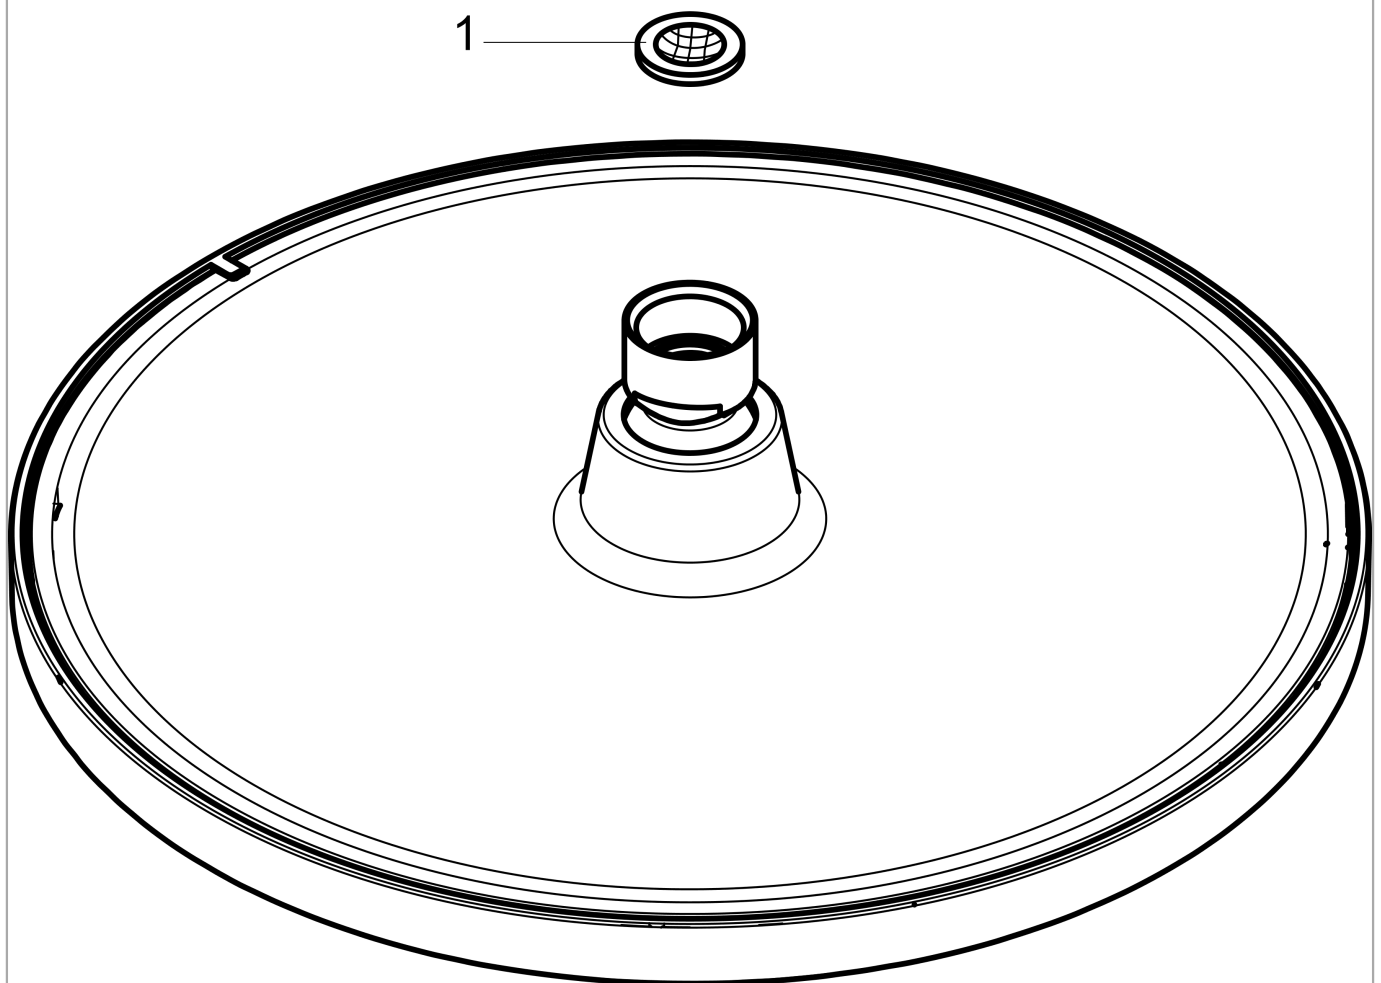

Crometta S

Showerhead 240 1-Jet, 2.0 GPM

Finishes : **brushed nickel** Part no. : **26724821**

Description

Features

- 180 no-clog spray channels
- Spray modes: Rain
- Flow: 2.0 GPM (7.6 L/Min)
- Fully-finished matching spray face

Item details

List Price \$ 220.00

Technology

Compliance

Product image

Scale drawing

Crometta S

Showerhead 240 1-Jet, 2.0 GPM

Finishes : **brushed nickel** Part no. : **26724821**

Exploded drawing

Year of production: >01/18

Crometta S

Showerhead 240 1-Jet, 2.0 GPM

Finishes : **brushed nickel** Part no. : **26724821**

Spare parts list