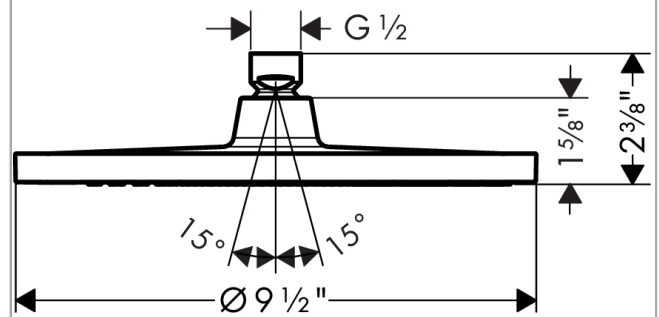

Crometta S

Showerhead 240 1-Jet, 2.0 GPM

Finishes : **brushed nickel** Part no. : **26724821**

Description

Features

- 180 no-clog spray channels
- Spray modes: Rain
- Flow: 2.0 GPM (7.6 L/Min)
- Fully-finished matching spray face

Item details

List Price \$ 220.00

Technology

Compliance

Product image

Scale drawing

Crometta S

Showerhead 240 1-Jet, 2.0 GPM

Finishes : **brushed nickel** Part no. : **26724821**

Exploded drawing

Year of production: >01/18

Crometta S

Showerhead 240 1-Jet, 2.0 GPM

Finishes : **brushed nickel** Part no. : **26724821**

Spare parts list